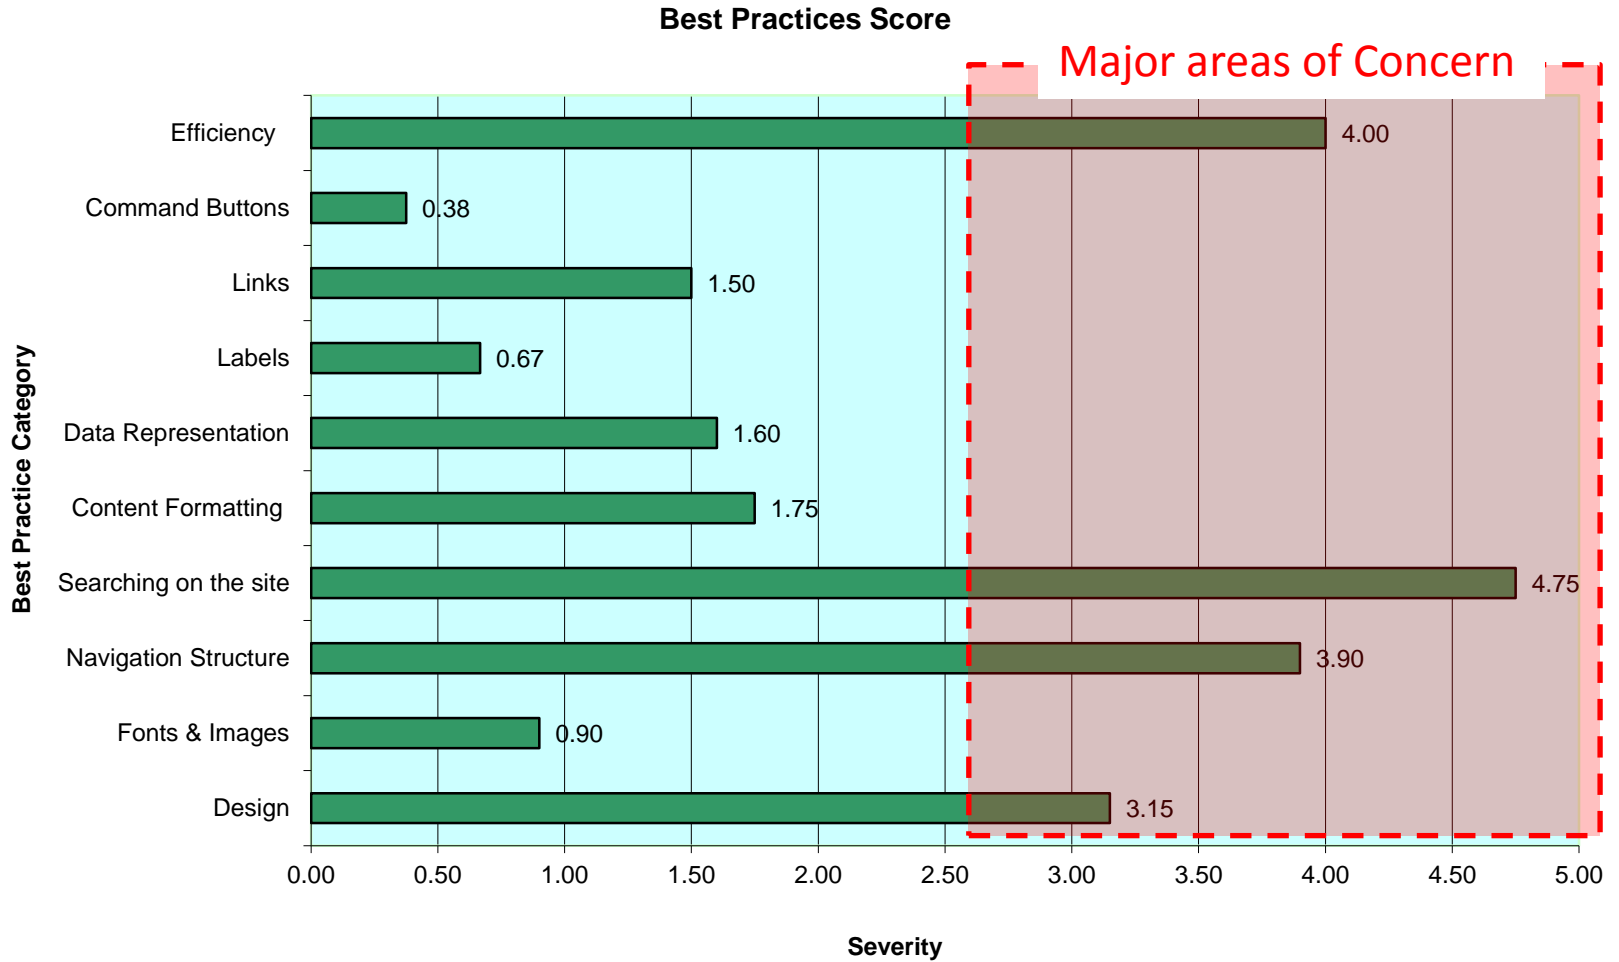

Heuristic Evaluation Findings

Best Practices Category		Severity Rating (Scale 1-5)
1	Design	3.15
2	Fonts & Images	0.90
3	Navigation Structure	3.90
4	Searching on the site	4.75
5	Content Formatting	1.75
6	Data Representation	1.60
7	Labels	0.67
8	Links	1.50
9	Command Buttons	0.38
10	Efficiency	4.00
11	Internationalization	1.63

Overall Average Severity 2.2023

Overall Best Practices Score Low

Heuristic Evaluation Findings

Overall Average Severity 2.2023 Overall Best Practices Score Low